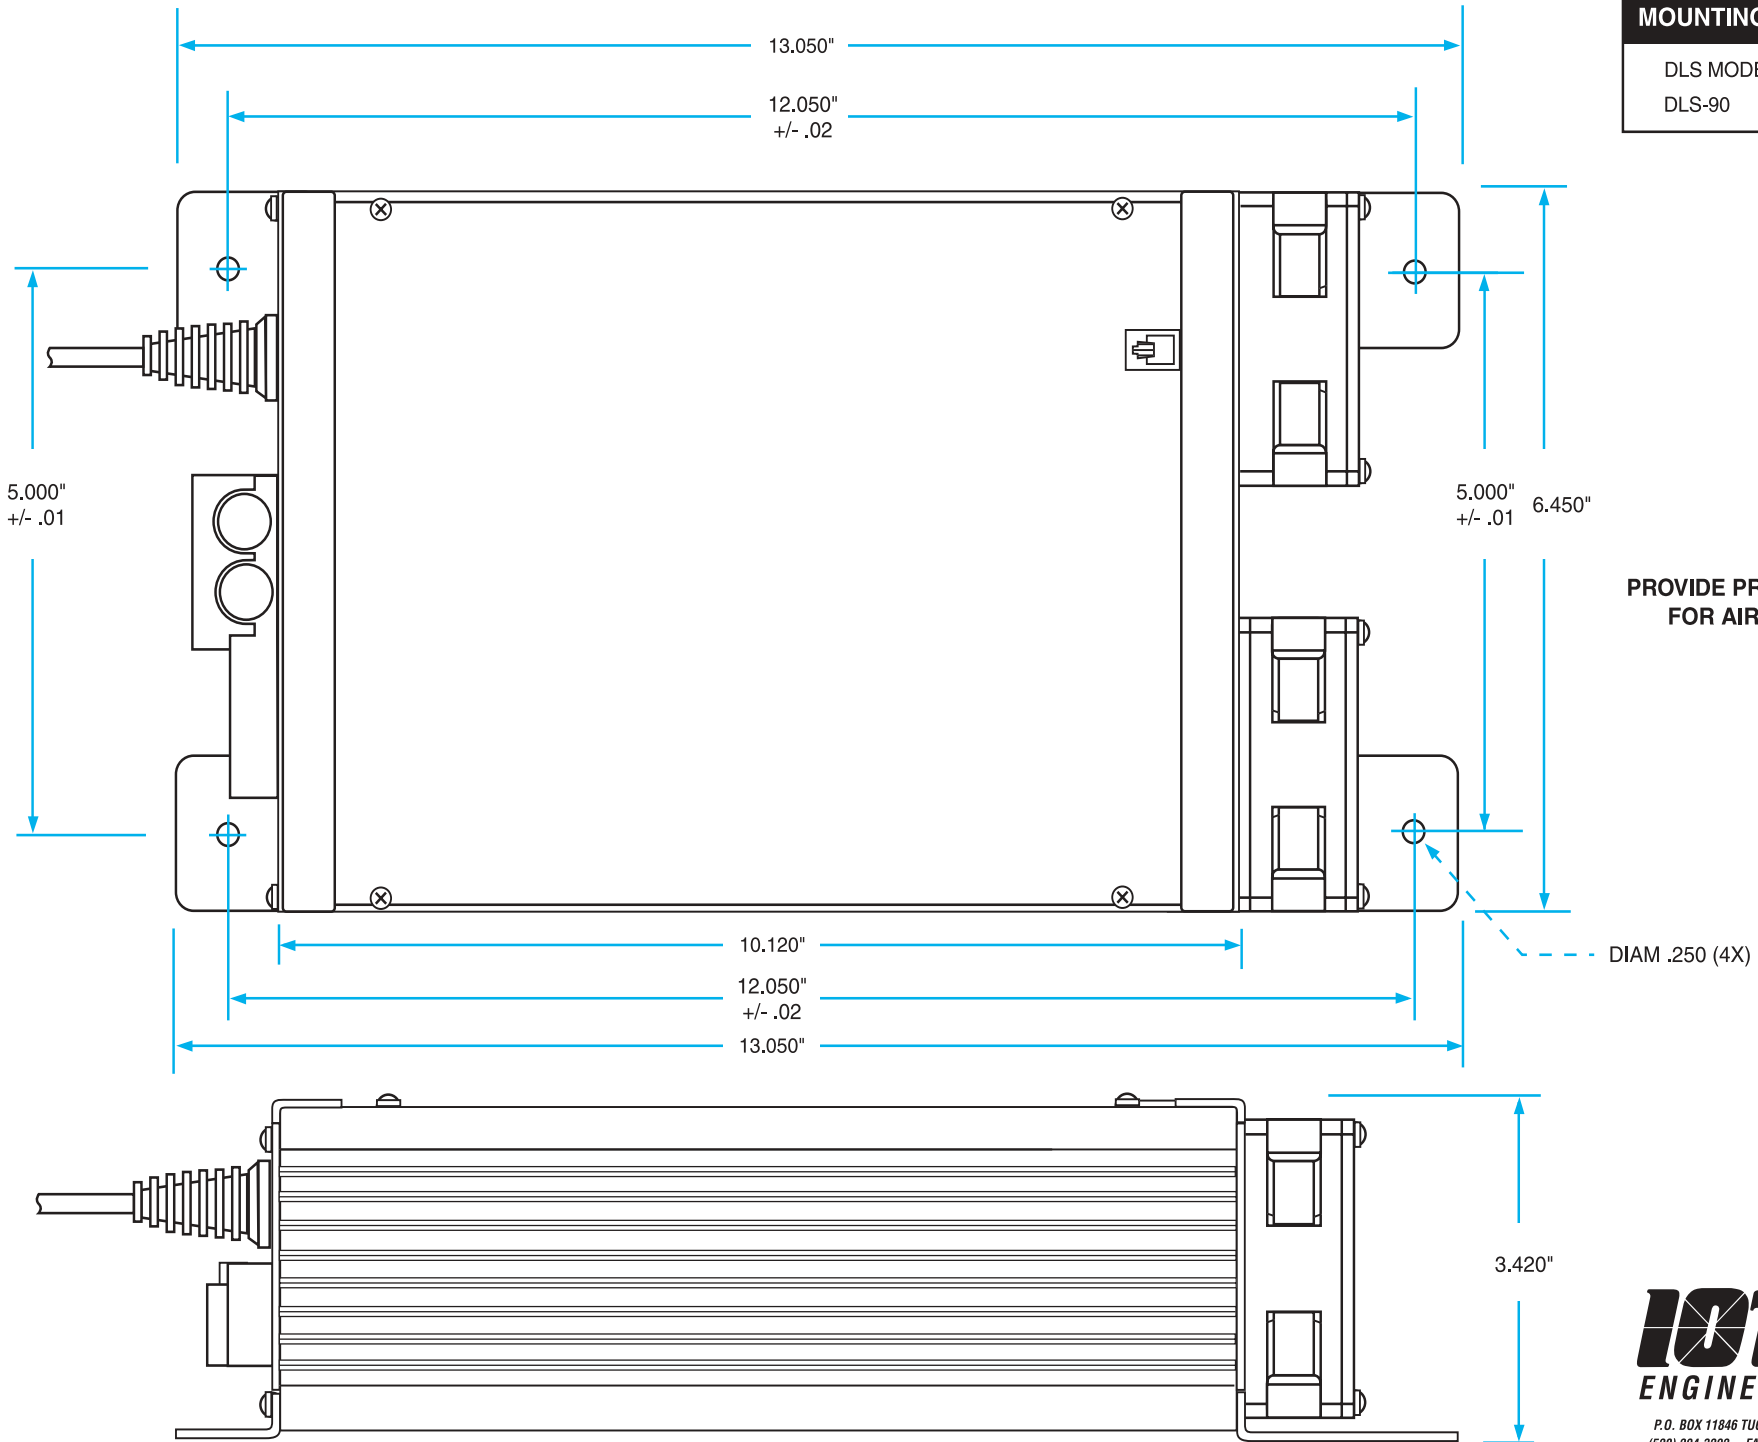

MOUNTING SPECIFICATIONS

DLS MODELS:
DLS-90

IOTA
ENGINEERING

P.O. BOX 11846 TUCSON, AZ 85734
(520) 294-3292 · FAX (520) 741-2837
www.iotaengineering.com