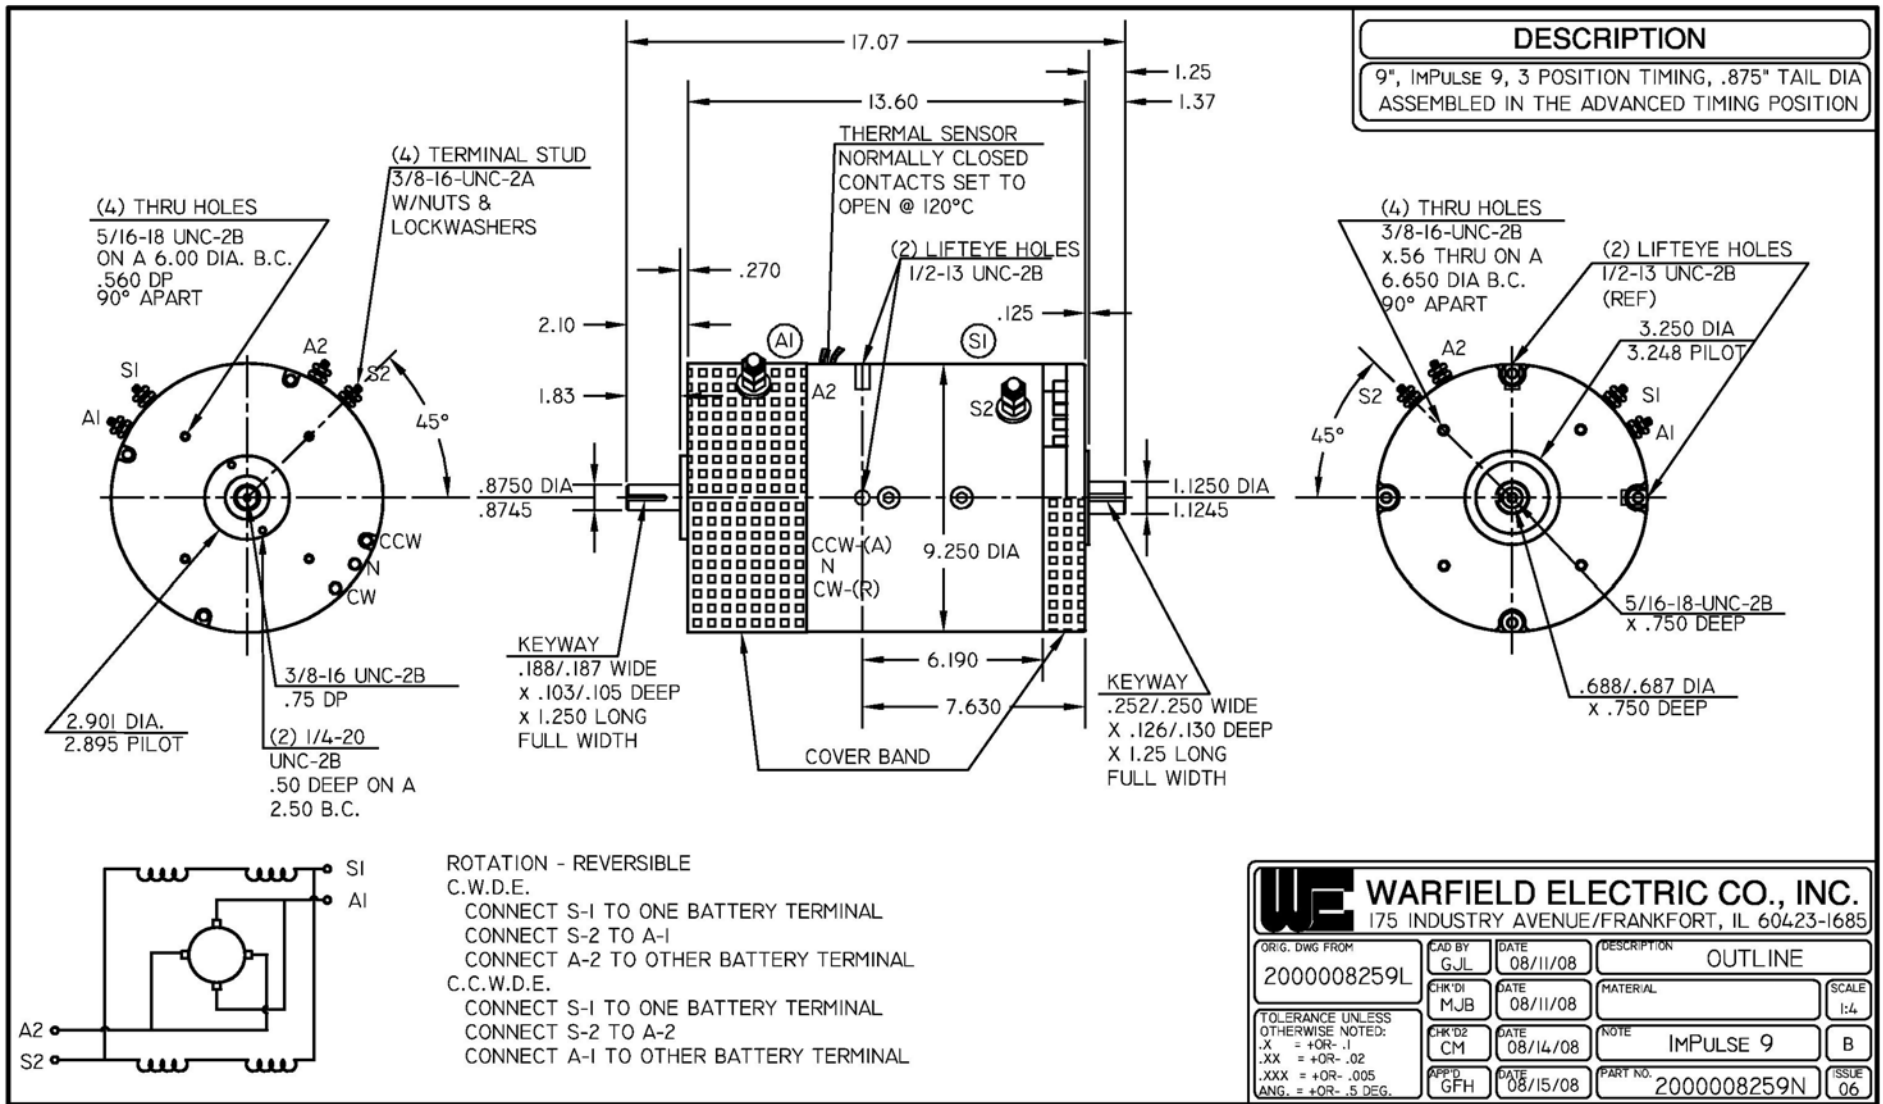

NetGain Motors, Inc.

900 North State Street / Suite 101 / Lockport, IL 60441 / 630-243-9100 / 630-685-4054 (FAX)

Impulse 9™

Part Number 00-08259

This motor is a normally stocked item

WE WARFIELD ELECTRIC CO., INC. 175 INDUSTRY AVENUE/FRANKFORT, IL 60423-1685			
ORIG. DWG FROM 2000008259L	CAD BY GJL	DATE 08/11/08	DESCRIPTION OUTLINE
	CHK'D1 MJB	DATE 08/11/08	MATERIAL
TOLERANCE UNLESS OTHERWISE NOTED: .X = +OR-.1 .XX = +OR-.02 .XXX = +OR-.005 ANG. = +OR-.5 DEG.	CHK'D2 CM	DATE 08/14/08	NOTE IMPULSE 9
	APP'D GFH	DATE 08/15/08	PART NO. 2000008259N
			SCALE 1:4
			ISSUE 06